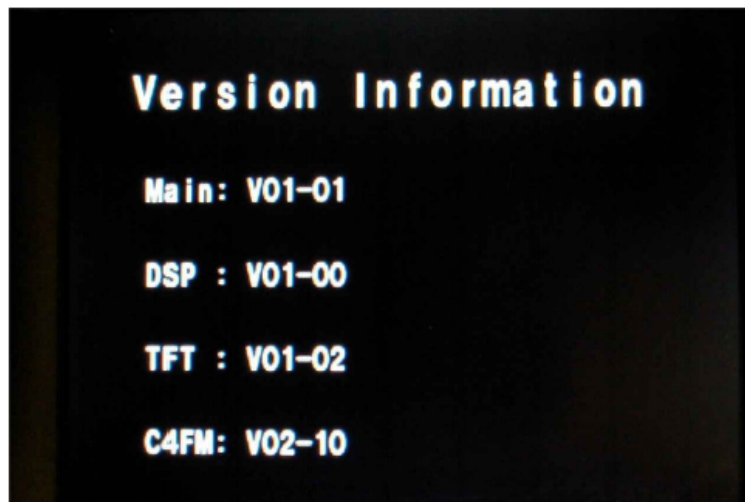

2/25/15

FT-991 Software Update and Version Identification

The latest versions are listed below with the release dates.

- MAIN Software Version **01-10** (02/25/15)
- DSP Software Version **01-01** (02/25/15)

*If you already have MAIN: Ver. **01-10** and DSP: Ver. **01-01** software versions, it is not necessary to update the FT-991 again.

There are four different Software installations. Each one must be followed carefully. Installing the wrong type software may cause difficulties. Check your radio before installing software to be sure which updates are needed. **Please read the FT-991 Firmware Upgrade Manual before proceeding.**

If multiple software installations are required the **MAIN** software should be installed first, as it is the only one that requires a press and hold in the [FAST] and [LOCK] keys while turning the radio back on. This resets the radio and locks in the new software.

Before installing new firmware, please verify your current version firmware with the following procedure:

How to Confirm the Firmware Version

Press and hold the [POWER] key to turn on the transceiver, while pressing and holding the [A=B] key, and [A/B] key on the transceiver's main panel.

The versions of each firmware will be displayed on the TFT screen.

(This image & version is for illustration only)